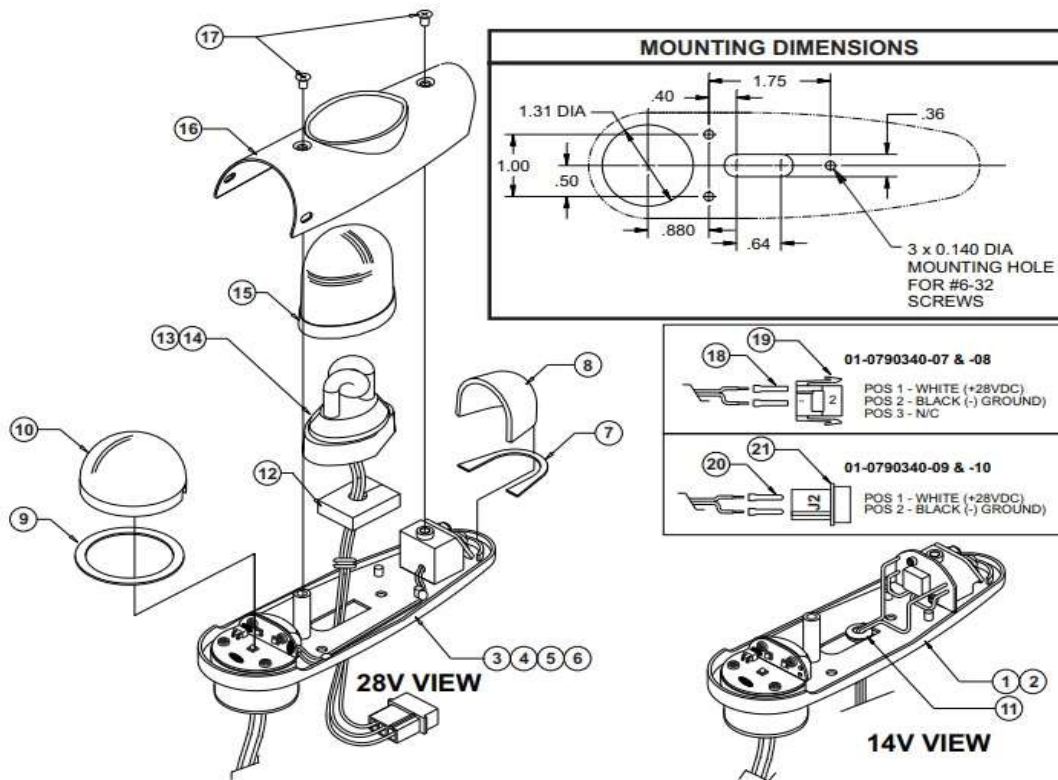

[WHELEN MODEL 90340 SERIES PARTS LIST] 9034001/9034002/9034003/9034004

ITEM	Whelen#	Description	Price
	01-0790340-01	Assembly, Anti-Collision/Position Light 14V GRN	¥96,090
	01-0790340-02	Assembly, Anti-Collision/Position Light 14V RED	¥97,730
	01-0790340-03	Assembly, Anti-Collision/Position Light 28V GRN	¥98,190
	01-0790340-04	Assembly, Anti-Collision/Position Light 28V RED	¥99,590
1	01-0271789-01	Ass'y Anticol/Pos LT GRN (14V)	
2	01-0271789-02	Ass'y Anticol/Pos LT RED (14V)	
3	01-0271789-03	Ass'y Anticol/Pos LT GRN (28V)	
4	01-0271789-04	Ass'y Anticol/Pos LT RED (28V)	
5	01-0271789-09	Ass'y Anticol/Pos LT GRN (28V)	
6	01-0271789-10	Ass'y Anticol/Pos LT RED (28V)	
7	38-0250901-00	Gasket, Tail Position Light Model 90340	¥2,600
8	68-3950903A30	Lens, Clear Tail Position Light Hard-coat	¥4,510
9	38-0230021-01	Gasket, Tail Position Light Split	¥3,100
10	68-3950902A30	Lens, Clear Forward Position Light (↑ LEDタイプ用のクリアーレンズ) (旧タイプ用の有色レンズ(レッド))	¥4,070
	11-02754	(旧タイプ用の有色レンズ(レッド))	¥6,450
	11-02755	(旧タイプ用の有色レンズ(グリーン))	¥6,340
11	21-11061209-00	Grommet, 3/16ID 1/20D 9/32 THK	
12	38-0130878-01	Gasket, Flashtube, A600(.375)	¥3,100
13	36-0050626-01	Assembly, Flashtube 6.00" Leads with Grommet	¥32,900
14	36-0050626-02	Assembly, Flashtube 12.5" Leads with Grommet	¥21,400
15	68-2290005-34	Lens, Clear/Coated A612	¥15,930
16	19-170049-010	Retainer, A600 Lens Complete	¥19,760
17	14-0050508-27	Screw, 6-32 5/16 PFHMS CSNK MS51959-27	¥220
18	39-0501326-04	Socket, 20-14 AWG, .084 Comm Mate-N-Lok	
19	39-0403811-04	Housing, 3 POS Socket Panel Mount	
20	39-0501316-04	Pin, 20-14 AWG	¥250
21	39-0402313-04	Housing, 2 POS Pin, Comm Mate-N-Loc	¥350