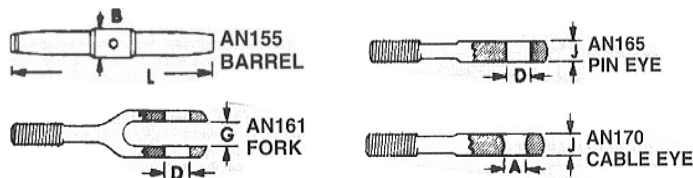

★DIMENSIONS (サイズ表)

| Dash No. | Thread Size | AN 155 Barrel | | AN 161 Fork | | AN 165 Pin Eye | | AN 170 Cable Eye | |
|----------|-------------|---------------|------|-------------|------|----------------|------|------------------|------|
| | | "L" | "B" | "G" | "D" | "J" | "D" | "J" | "A" |
| -8S | 6-40 | 2-1/4 | .250 | .109 | .188 | .125 | .188 | .125 | .188 |
| -16S | 10-32 | 2-1/4 | .344 | .156 | .188 | .1625 | .188 | .188 | .219 |
| -16L | 10-32 | 4 | .344 | .156 | .188 | .1625 | .188 | .188 | .219 |
| -22S | 1/4-28 | ... | ... | .187 | .188 | .188 | .188 | .188 | .219 |
| -22L | 1/4-28 | ... | ... | .187 | .188 | .188 | .188 | .188 | .219 |
| -32S | 1/4-28 | 2-1/4 | .438 | .218 | .250 | .219 | .250 | .219 | .281 |
| -32L | 1/4-28 | 4 | .438 | .218 | .250 | .219 | .250 | .219 | .281 |
| -46S | 5/16-24 | 2-1/4 | .500 | .250 | .313 | .281 | .313 | .281 | .313 |
| -46L | 5/16-24 | 4 | .500 | .250 | .313 | .281 | .313 | .281 | .313 |
| -61L | 3/8-24 | ... | ... | .270 | .375 | .281 | .375 | .281 | .344 |
| -80L | 3/8-24 | 4 | .625 | .312 | .375 | .328 | .375 | .328 | .375 |