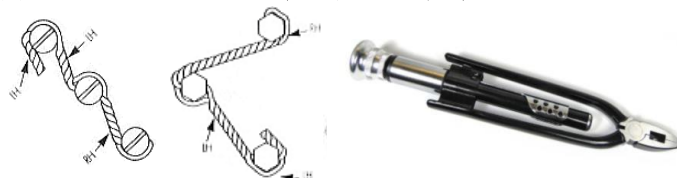

★WIRE TWISTER (ワイヤーツイスター)

商品番号	サイズ	価格
27-WT-M	6"(152mm)	¥6,820 (ミニタイプ)
24-WT-E	9"(228mm)	¥5,570 (エコミータイプ)
27-WT-S	6"(152mm)	¥13,720 (ハイクレートタイプ)
27-WT-H	9"(228mm)	¥14,200 (ハイクレートタイプ)

※ 上記は全てオートマチックリターンタイプのワイヤーツイスターです。

TEL 022-394-7788 MAIL : info@skylife.co.jp
FAX 022-394-7787 http://www.skylife.co.jp