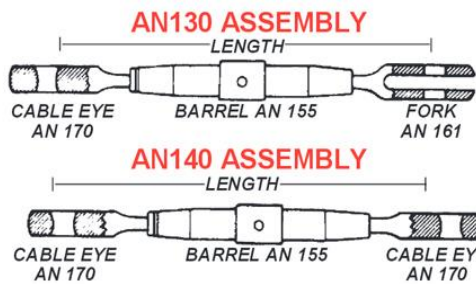

35<TURNBUCKLE COMPONENTS> ターンバックル