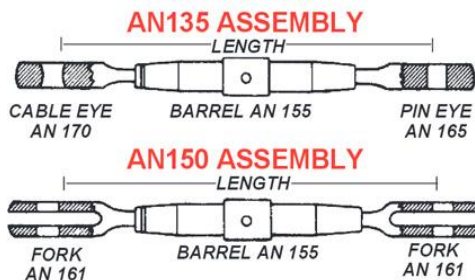

35<TURNBUCKLE COMPONENTS> ターンバックル