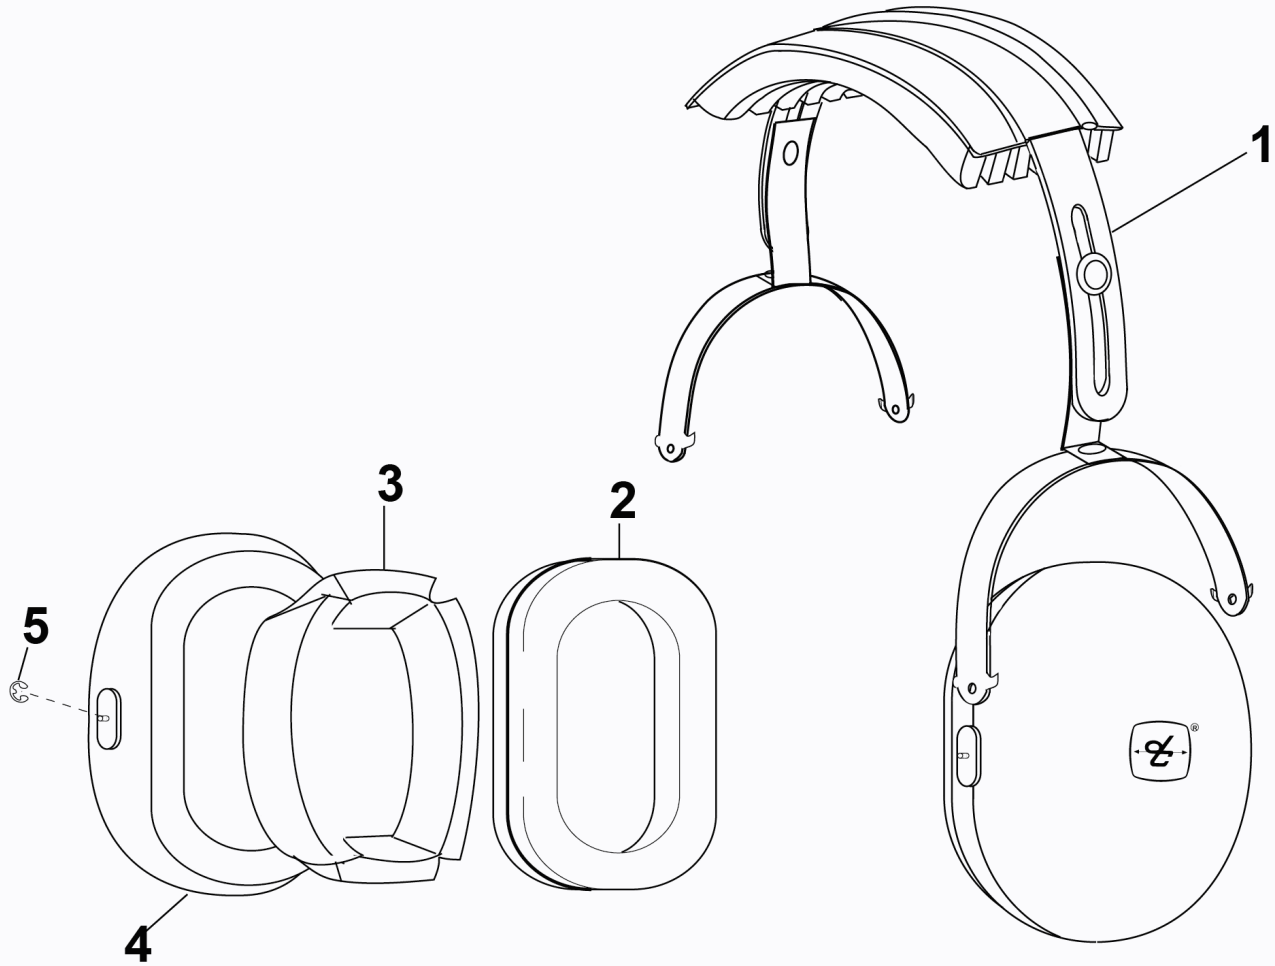

PARTS LIST
MODEL 19A

No.	Description	Part No.
1	Headband Spring & Stirrup Assy	12365G-02
2	Earseal (pair)	18316G-02
3	Dome Filter (1 each)	24505P-02

No.	Description	Part No.
4	Dome, Stamped	10634G-12
5	Retaining Ring (10/pk)	00009M-03