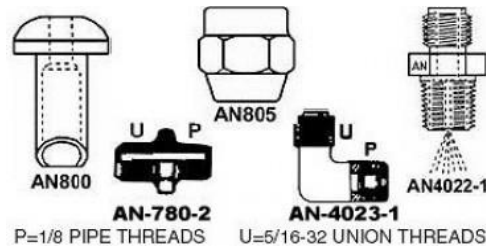

AN917 TEE, INTERNAL PIPE THREAD

商品番号AN917-		Pipe Thread	価格	
Brass	Alum		Brass	Aluminum
1	1D	1/8	¥5,610	¥3,110
2	2D	1/4	¥6,010	¥3,520
3	3D	3/8	¥7,220	¥3,340
4	4D	1/2	¥7,640	¥4,890
--	6D	3/4	--	¥7,180

AN915 ELBOW, INTERNAL AND EXTERNAL PIPE THREAD, 45°

商品番号AN915-		Pipe Thread	価格	
Brass	Alum		Brass	Aluminum
1	1D	1/8	¥6,210	¥3,010
--	2D	1/4	--	¥3,050
3	3D	3/8	¥4,420	¥4,220
4	4D	1/2	¥5,610	¥3,810

※AN915-4 : New Surplus

AN918 CROSS, INTERNAL PIPE THREAD

商品番号AN-918	Thread Size	価格
		Aluminum
1D	1/8	¥4,210
2D	1/4	¥4,420

AN916 ELBOW, INTERNAL PIPE THREAD, 90°

商品番号AN916-		Pipe Thread	価格	
Brass	Alum		Brass	Aluminum
1	1D	1/8	¥3,050	¥2,760
2	2D	1/4	¥6,610	¥3,260
3	3D	3/8	¥4,210	--
3	New Surplus	3/8	¥4,210	--
4	4D	1/2	--	¥5,810

PRIMER FITTING

商品番号	Thread Size	価格
AN780-2	1/8 × 5/16-32	¥2,350
AN800-2	--	¥520
AN800-2C	--	¥3,780
AN805-2	5/16-33	¥840
AN4022-1	1/8 × 5/16-32	¥3,340
69-02162	--	¥3,240